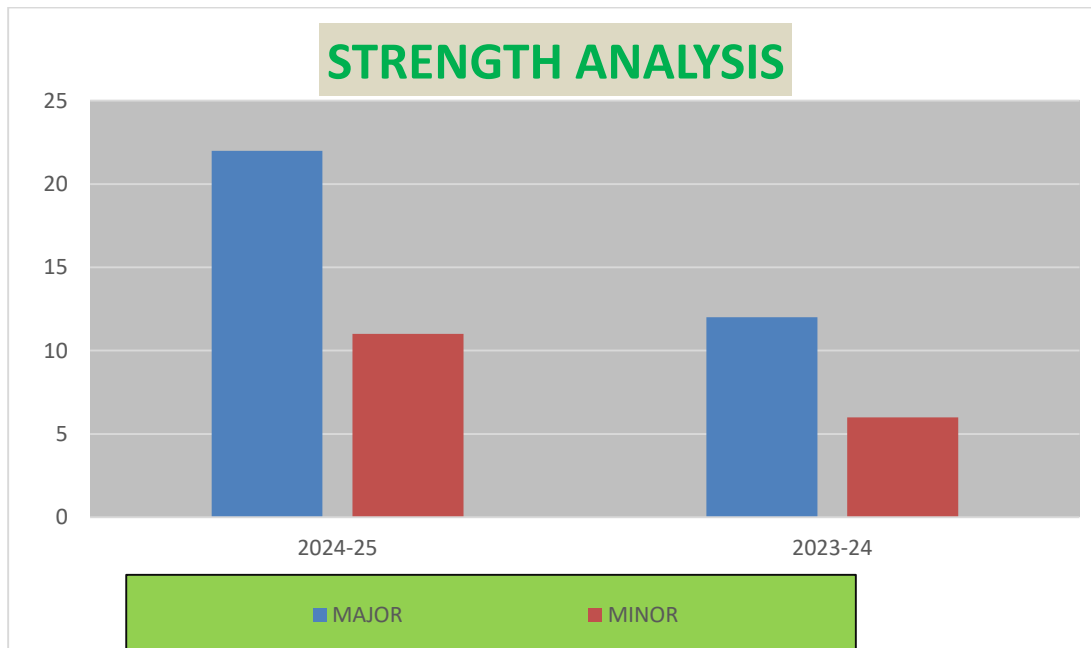

**GOVERNMENT DEGREE COLLEGE FOR WOMEN, MADANAPALLE,
ANNAMAYYA DIST**

DEPARTMENT OF POLITICAL SCIENCE

MAJOR & MINOR STRENGTH ANALYSIS

ACADEMIC YEAR 2023-24 & 2024-25

YEAR	MAJOR	MINOR
2024-25	22	11
2023-24	12	06

THREE MAJOR STRENGTH ANALYSIS

ACADEMIC YEAR 2017-18 TO 2022-23

YEAR	HEP	HPT	HUP
2022-23	23	23	12
2021-22	35	15	11
2020-21	16	09	14
2019-20	14	08	11
2018-19	15	13	09
2017-18	14	05	10